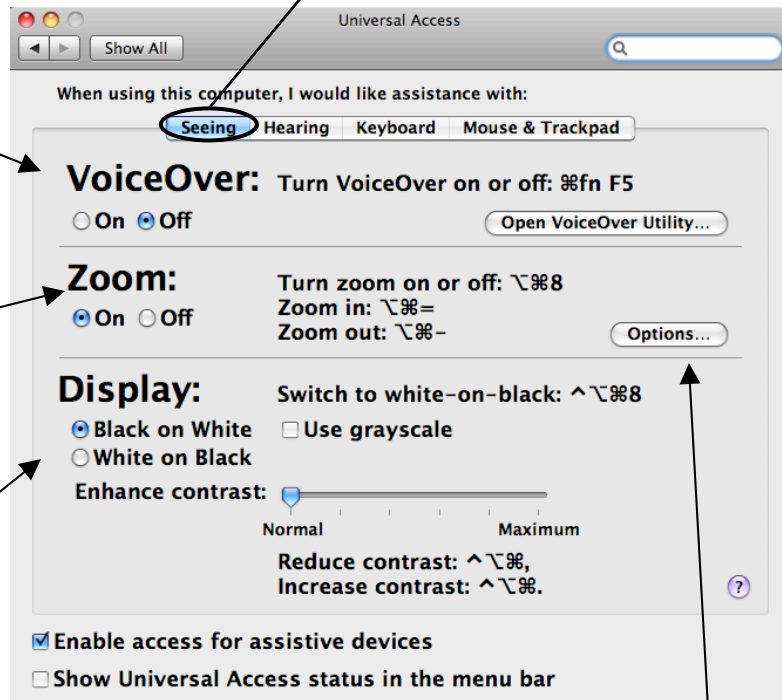

Mac OS Accessibility:

Features for Students with Visual Impairments:

Apple – System Preferences – Universal Access – Seeing

VoiceOver allows people to hear everything on the screen by describing the screen and reading text on the screen

Zoom allows you to use a keyboard shortcut to zoom in on the screen. See “Zoom options” window below.

Display allows you to change the colors of the display and reduce or increase contrast

Zoom options allows you to set the **level of magnification**, and how/when your Zoom works. If using the Zoom, it is recommended to set this feature at “only when the pointer reaches the screen”, in order to increase control.