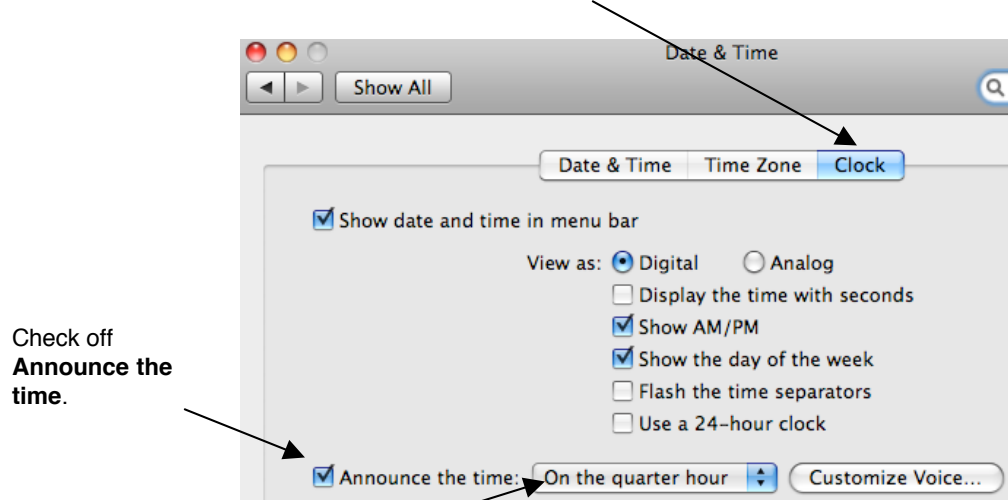

**To access text to speech within Microsoft Word, you can open the Speech Toolbar (found under View – Toolbars – Speech)

Accessing Speech to Text to control your computer:

Apple – System preferences – Speech – Speech Recognition

Turn **Speakable Item** on

Mac OS Accessibility:

Setting a talking clock for auditory reminders:

System preferences – date and time – clock

You can then set how frequently the time will be announced:

Using Spotlight to search the computer:

This is always located in the top, right corner of the screen:

Mac OS Accessibility:

Feature	Location	Available in:
Color of display	System preferences – universal access – seeing	All
Cursor size	System preferences – universal access – mouse and trackpad	All
Double-click speed	System preferences – trackpad	All
Flash screen	System preferences – universal access – hearing	All
Mouse keys	System preferences – universal access – mouse and trackpad	All
Mouse speed	System preferences – trackpad	All
Onscreen keyboard	System preferences – Keyboard	All
Slow keys	System preferences – universal access – keyboard	All
Speech to text	System preferences – Speech – Speech to text	All (with specific preset commands)
Spotlight	Spotlight (top right corner or screen)	Searches entire computer
Sticky keys	System preferences – universal access – keyboard	All
Talking clock	System preferences – date and time – clock	All
Text to speech	System preferences – Speech – Text to Speech	All
VoiceOver	System preferences – universal access – seeing	All
Zoom	System preferences – universal access – seeing	All