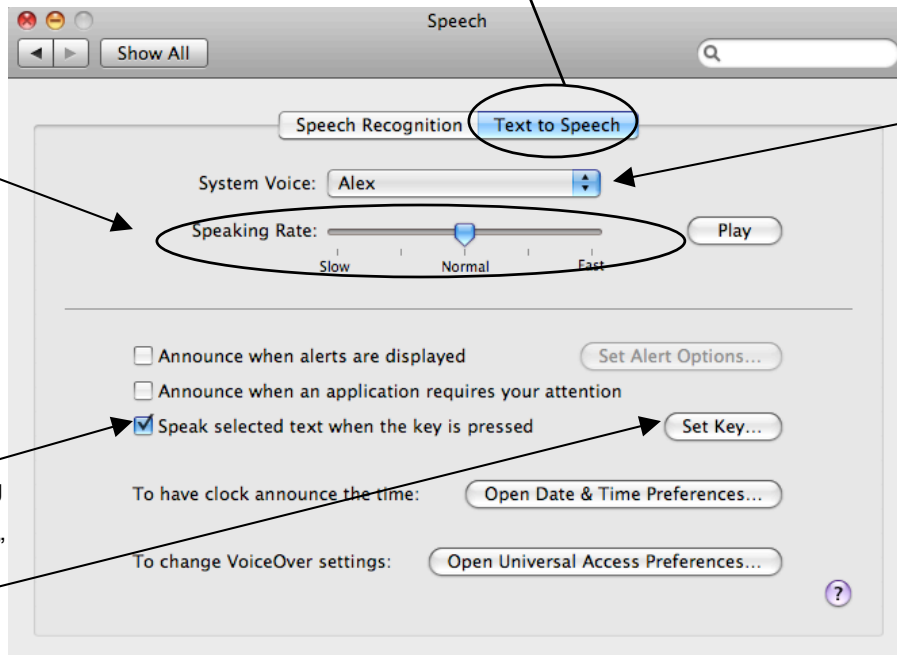

Apple – System Preferences – Trackpad

Change **Tracking speed** (how fast the mouse moves) here

Change **Double-click speed** here

Change **Scrolling speed** here

This window shows a short video of the trackpad “gestures” listed on the left side of the window

Mac OS Accessibility:

Features for Multiple Disability Categories:

Accessing Text to Speech:

Apple – System preferences – Speech – Text to Speech

Speaking Rate is changed here. I recommend using a slower rate for reading comprehension and a faster rate when proof reading.

Set the **Key combination** for activating text to speech by checking this box. You will then go to “Set Key” to pick your key combination.

Alex is usually your best voice (you can use Bruce or Victoria if you don't have Alex)

**To access text to speech, you can now use the key combination. You simply need to first highlight the text you want read aloud and then press your key combination. This will work across all programs.