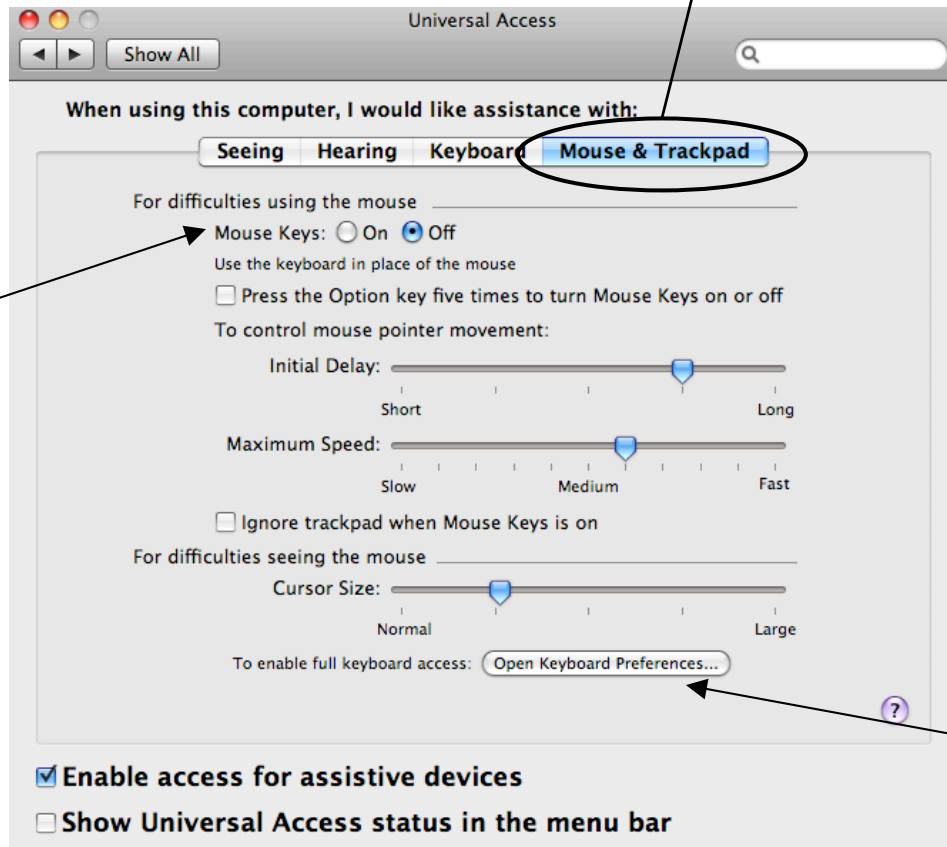

Mac OS Accessibility:

Features Students with Physical Disabilities or Fine Motor Difficulties: (cont.)

Apple – System Preferences – Universal Access – Mouse & Trackpad

Mouse Keys can be turned “on” in order to use the number pad on the keyboard to control mouse movement

You can “Open Keyboard Preferences” to change **keyboard short cuts** or make your own

Apple – System Preferences – Trackpad

Change **Tracking speed** (how fast the mouse moves) here

Change **Double-click speed** here