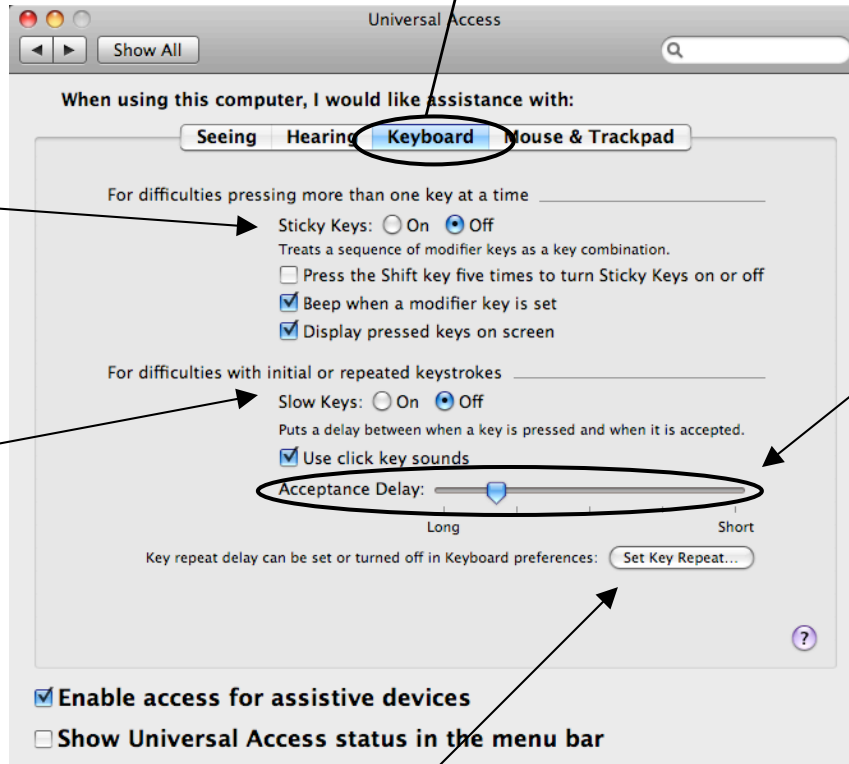

Mac OS Accessibility:

Features for Students with Physical Disabilities or Fine Motor Difficulties:

Apple – System Preferences – Universal Access – Keyboard

Sticky Keys can be used for a one handed typer who needs to “stick” a modifier key down while they look for another key (i.e. in capitalizing letters or using keyboard shortcuts).

Slow Keys can be used to increase the amount of a time a key needs to be pressed before it is accepted in order to decrease misfires. See also “Set Key Repeat” window below.

This is where you set the **slow key timing**