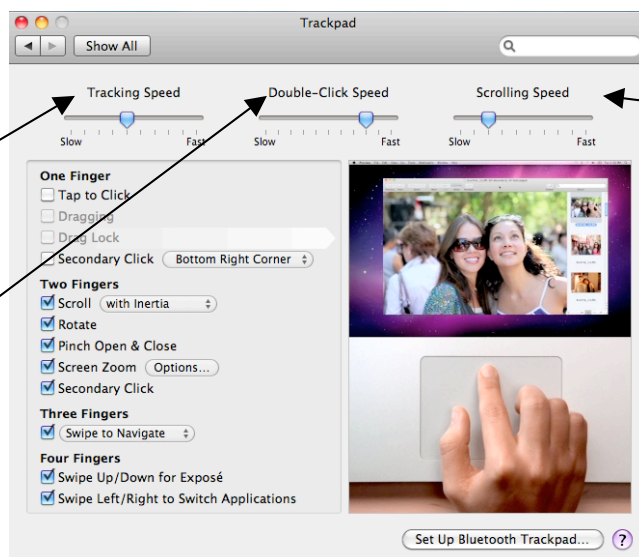

Set **Delay Until Repeat** rate here – This rate will determine how long to wait before repeating characters when a key is held down

Mac OS Accessibility:

Features Students with Physical Disabilities or Fine Motor Difficulties: (cont.)

Apple – System Preferences – Universal Access – Mouse & Trackpad

Mouse Keys can be turned “on” in order to use the number pad on the keyboard to control mouse movement

You can “Open Keyboard Preferences” to change **keyboard short cuts** or make your own

Apple – System Preferences – Trackpad

Change **Tracking speed** (how fast the mouse moves) here

Change **Double-click speed** here

Change **Scrolling speed** here

This window shows a short video of the trackpad “gestures” listed on the left side of the window