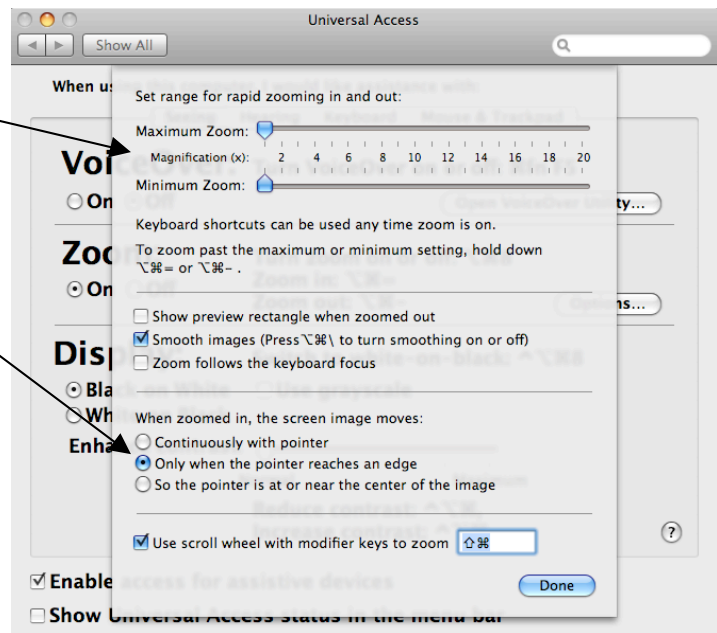

Mac OS Accessibility:

Features for Students with Visual Impairments:

Apple – System Preferences – Universal Access – Seeing

VoiceOver allows people to hear everything on the screen by describing the screen and reading text on the screen

Zoom allows you to use a keyboard shortcut to zoom in on the screen. See “Zoom options” window below.

Display allows you to change the colors of the display and reduce or increase contrast

Zoom options allows you to set the **level of magnification**, and how/when your Zoom works. If using the Zoom, it is recommended to set this feature at “only when the pointer reaches the screen”, in order to increase control.