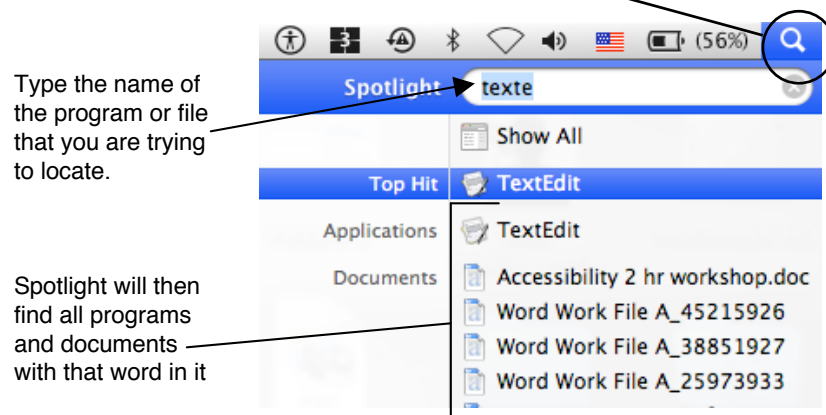

Turn **Speakable Item** on

Mac OS Accessibility:

Setting a talking clock for auditory reminders:

System preferences – date and time – clock

You can then set how frequently the time will be announced:

Using Spotlight to search the computer:

This is always located in the top, right corner of the screen:

Mac OS Accessibility:

Feature	Location	Available in:
Color of display	System preferences – universal access – seeing	All
Cursor size	System preferences – universal access – mouse and trackpad	All
Double-click speed	System preferences – trackpad	All
Flash screen	System preferences – universal access – hearing	All
Mouse keys	System preferences – universal access – mouse and trackpad	All
Mouse speed	System preferences – trackpad	All
Onscreen keyboard	System preferences – Keyboard	All
Slow keys	System preferences – universal access – keyboard	All
Speech to text	System preferences – Speech – Speech to text	All (with specific preset commands)
Spotlight	Spotlight (top right corner or screen)	Searches entire computer
Sticky keys	System preferences – universal access – keyboard	All
Talking clock	System preferences – date and time – clock	All
Text to speech	System preferences – Speech – Text to Speech	All
VoiceOver	System preferences – universal access – seeing	All
Zoom	System preferences – universal access – seeing	All