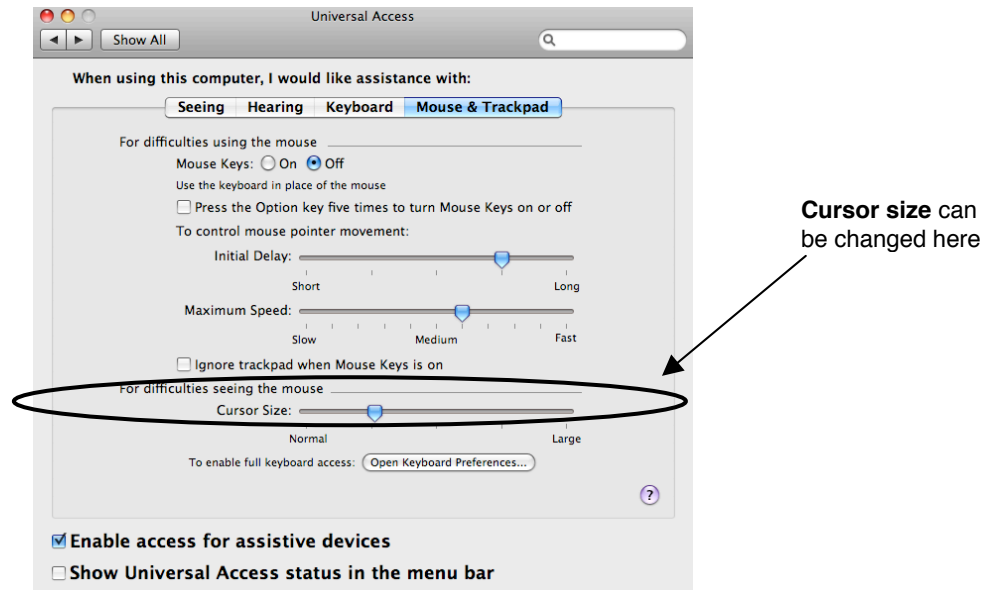

Mac OS Accessibility:

Features for Students with Visual Impairments: (cont.)

Apple – System Preferences – Universal Access – Mouse & Trackpad