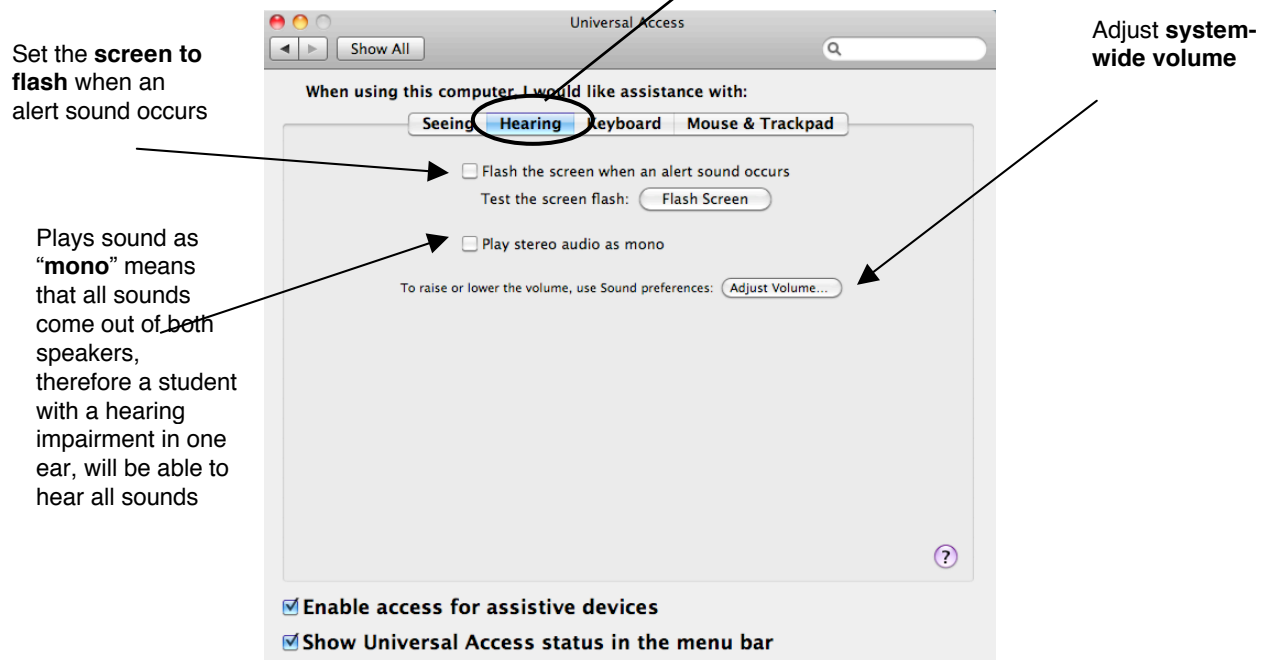

Mac OS Accessibility:

Features for Students with Visual Impairments: (cont.)

Apple – System Preferences – Universal Access – Mouse & Trackpad

Features for Students with Hearing Impairments:

Apple – System Preferences – Universal Access – Hearing