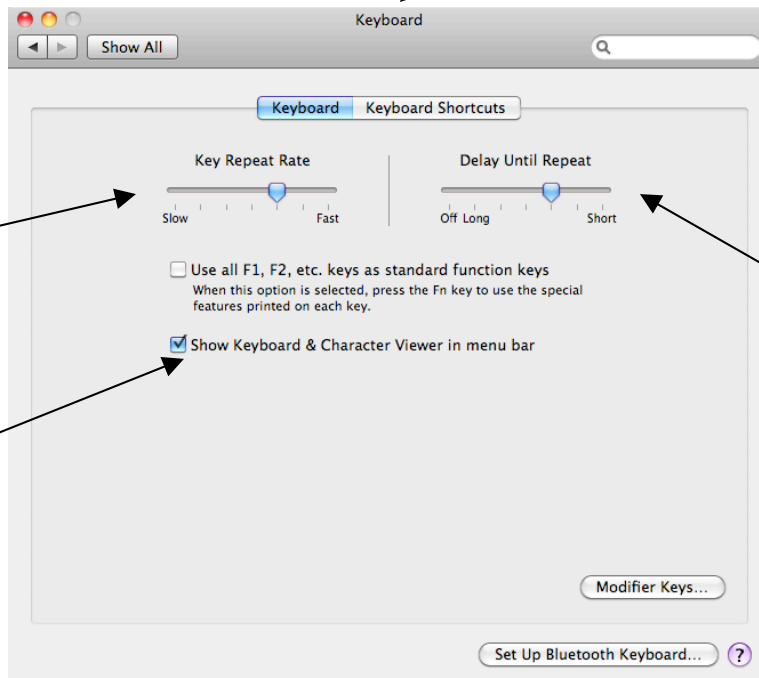

Mac OS Accessibility:

Features for Students with Physical Disabilities or Fine Motor Difficulties:

Apple – System Preferences – Universal Access – Keyboard

Sticky Keys can be used for a one handed typer who needs to “stick” a modifier key down while they look for another key (i.e. in capitalizing letters or using keyboard shortcuts).

Set **Key Repeat Rate** here – This rate will determine how quickly characters will repeat if a key is held down

This allows a shortcut to be placed in your menu bar that will allow you to quickly display an **onscreen keyboard** (“keyboard viewer”)